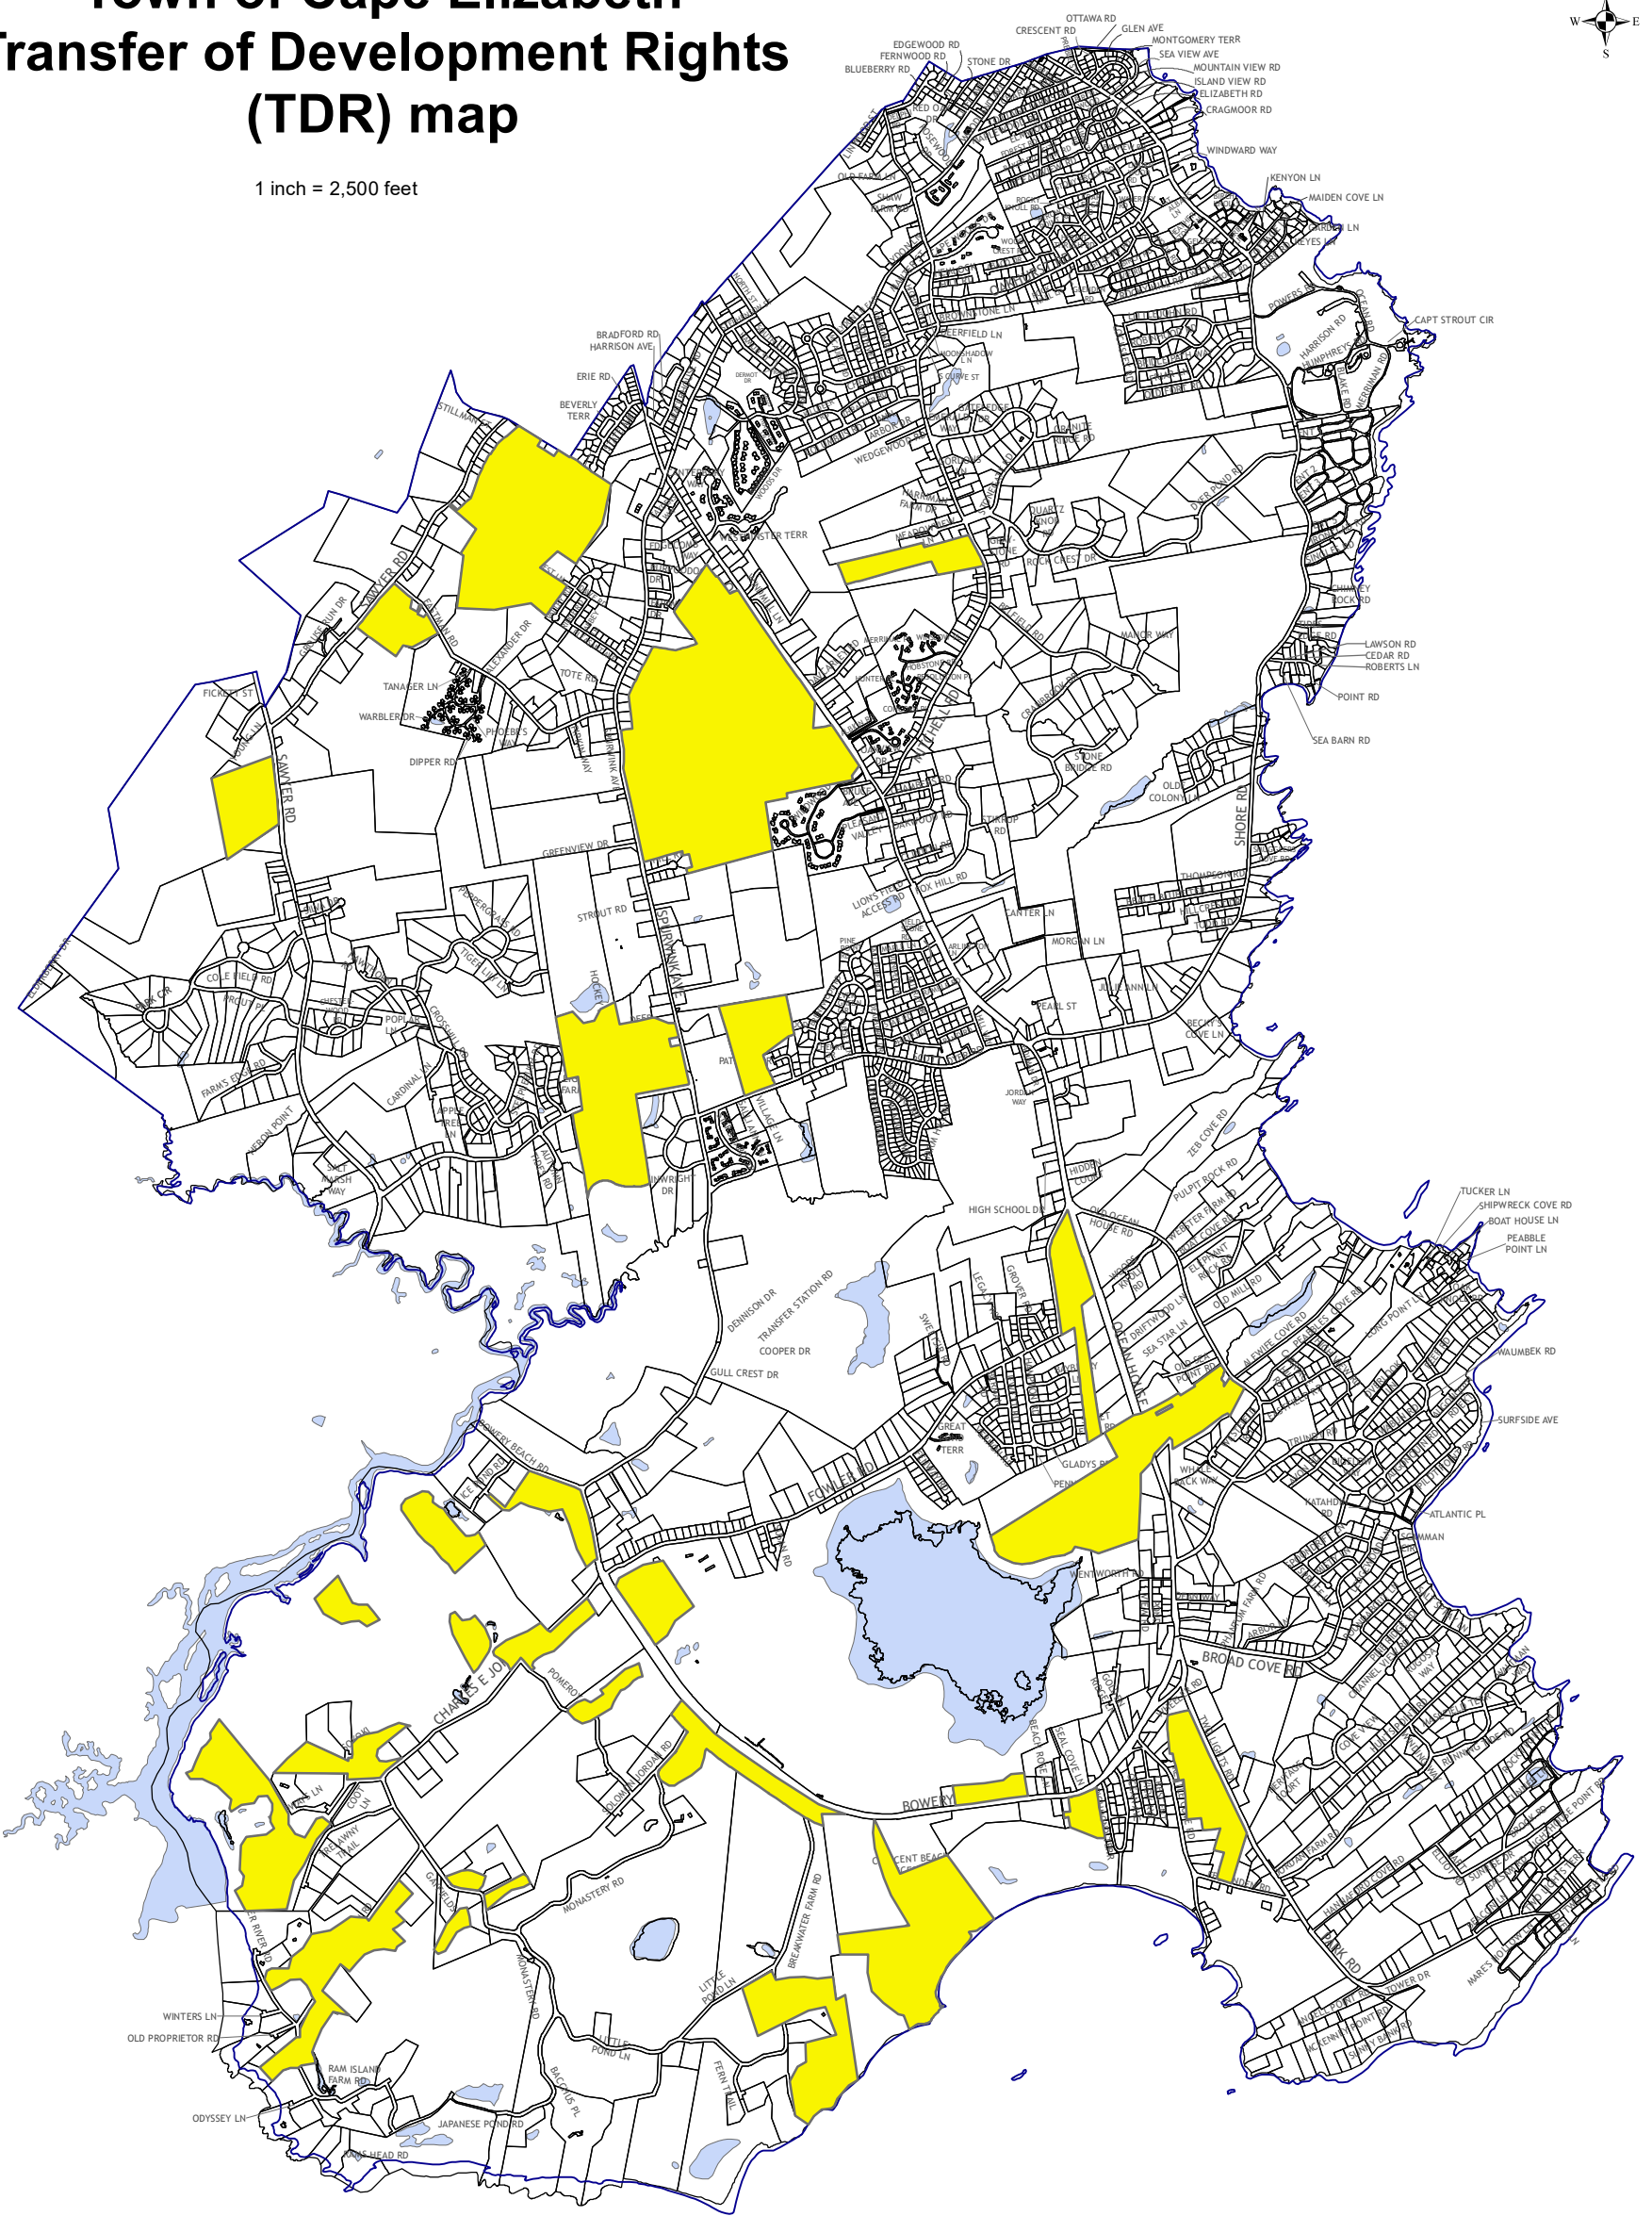

Town of Cape Elizabeth Transfer of Development Rights (TDR) map

1 inch = 2,500 feet

Legend

 TDR Sending Areas